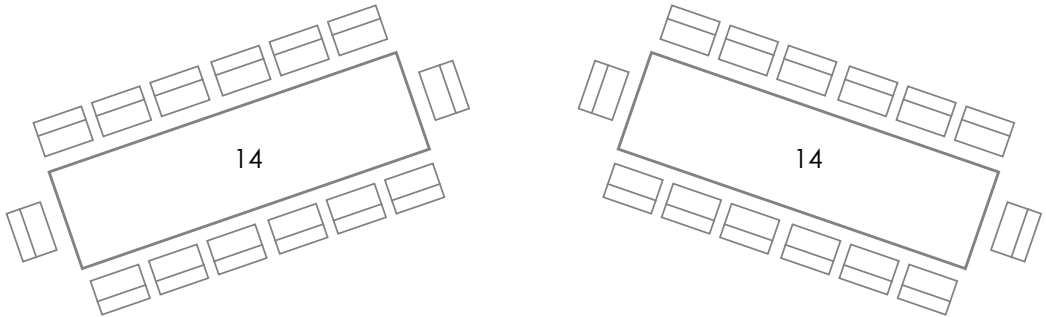

Terrace (weather dependent)

64ppl sit-down, 150ppl reception

Semi Private Wine Room

18ppl sit-down, 25ppl reception

Oyster Bar + Lounge

16ppl sit-down, 60ppl reception

Interior Restaurant (includes wine room, oyster bar + lounge)

exclusive of terrace
180ppl sit-down, 350ppl reception

CONTACT

Chloe Marshall
604 932 4540
chloe.marshall@araxi.com

araxi.com

OYSTER BAR + LOUNGE

DINING ROOM

TERRACE

WINE ROOM

DINING ROOM
150pppl sit-down, 200pppl reception

RESTAURANT
ENTRANCE
+ PATIO
↑

ENTRANCE TO
OYSTER BAR + LOUNGE
→

WINE ROOM

SEMI PRIVATE WINE ROOM

18ppl sit-down

25ppl reception