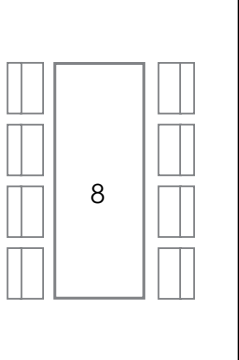

exclusive of terrace
180ppl sit-down, 350ppl reception

CONTACT

Chloe Marshall
604 932 4540
chloe.marshall@araxi.com

araxi.com

OYSTER BAR + LOUNGE

DINING ROOM

TERRACE

WINE ROOM

DINING ROOM
150pppl sit-down, 200pppl reception

RESTAURANT
ENTRANCE
+ PATIO
↑

ENTRANCE TO
OYSTER BAR + LOUNGE
→

WINE ROOM

SEMI PRIVATE WINE ROOM

18ppl sit-down

25ppl reception