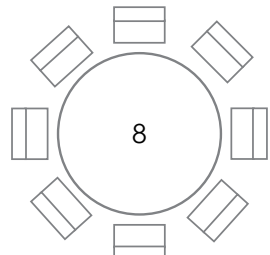

Terrace (weather dependent)

64ppl sit-down, 150ppl reception

Semi Private Wine Room

18ppl sit-down, 25ppl reception

Oyster Bar + Lounge

16ppl sit-down, 60ppl reception

Interior Restaurant (includes wine room, oyster bar + lounge)

exclusive of terrace
180ppl sit-down, 350ppl reception

CONTACT

Chloe Marshall
604 932 4540
chloe.marshall@araxi.com

araxi.com

OYSTER BAR + LOUNGE

DINING ROOM

TERRACE

WINE ROOM

DINING ROOM
150pppl sit-down, 200pppl reception

RESTAURANT
ENTRANCE
+ PATIO
↑

ENTRANCE TO
OYSTER BAR + LOUNGE
→

WINE ROOM

SEMI PRIVATE WINE ROOM

18ppl sit-down

25ppl reception