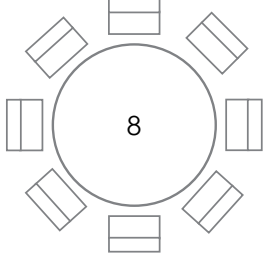

Terrace (weather dependent)

64ppl sit-down, 150ppl reception

Semi Private Wine Room

18ppl sit-down, 25ppl reception

Oyster Bar + Lounge

16ppl sit-down, 60ppl reception

Interior Restaurant (includes wine room, oyster bar + lounge)

exclusive of terrace
180ppl sit-down, 350ppl reception

CONTACT

Chloe Marshall
604 932 4540
chloe.marshall@araxi.com

araxi.com

OYSTER BAR + LOUNGE

DINING ROOM

TERRACE

WINE ROOM

DINING ROOM
150pppl sit-down, 200pppl reception

RESTAURANT
ENTRANCE
+ PATIO
↑

ENTRANCE TO
OYSTER BAR + LOUNGE
→

WINE ROOM

SEMI PRIVATE WINE ROOM

18ppl sit-down

25ppl reception